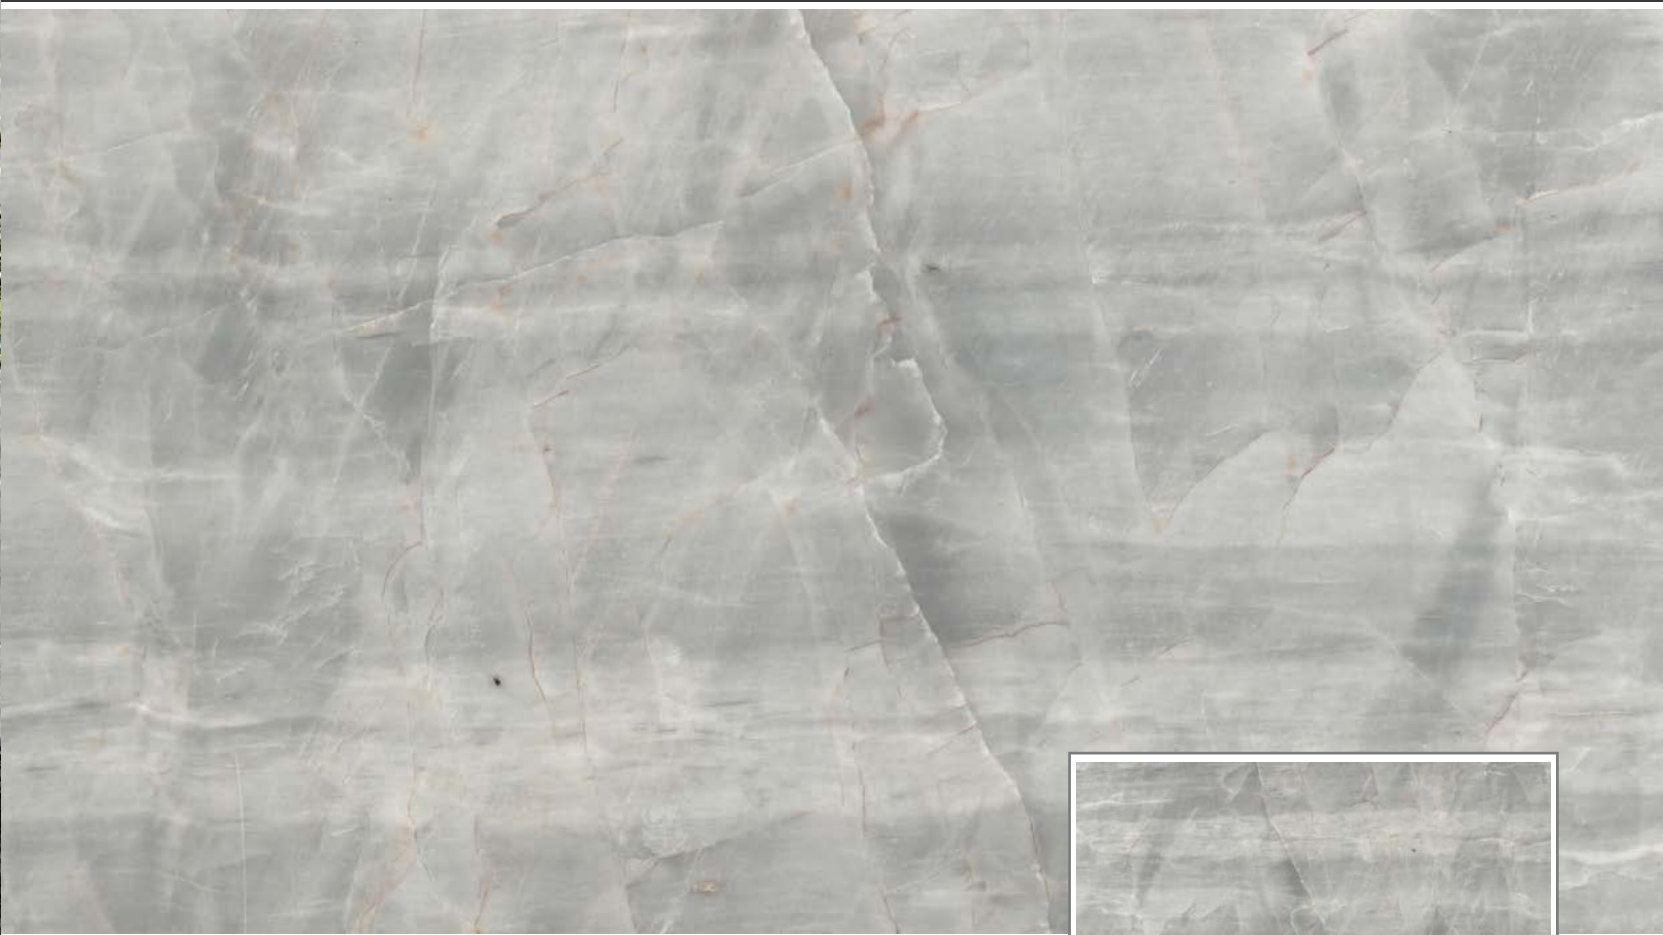

JASMIN BLUE VEIN CUT

Jasmine Blue Vein Cut Selection

Available Sizes			Available Finishes
1.2 x 15.2 x 30.5 cm	2 x 30 x 30 cm	3 x 30 x 30 cm	Polished
1.2 x 30.5 x 30.5 cm	2 x 30 x 60 cm	3 x 30 x 60 cm	Honed
1.2 x 30.5 x 45.7 cm	2 x 60 x 60 cm	3 x 60 x 60 cm	Tumbled
1.2 x 30.5 x 61.0 cm	2 x 60 x 90 cm	3 x 60 x 90 cm	Brushed
1.2 x 30.5 x 91.4 cm	2 x 60 x 120 cm	3 x 60 x 120 cm	Sandblasting
1.2 x 20.3 x 20.3 cm	2 x 80 x 80 cm	3 x 80 x 80 cm	
1.2 x 20.3 x 40.6 cm	2 x 100 x 100 cm	3 x 100 x 100 cm	
1.2 x 40.6 x 40.6 cm			
1.2 x 40.6 x 61.0 cm			
1.2 x 45.7 x 45.7 cm			
1.2 x 61.0 x 61.0 cm			

JASMIN BLUE VEIN CUT APPLICATION