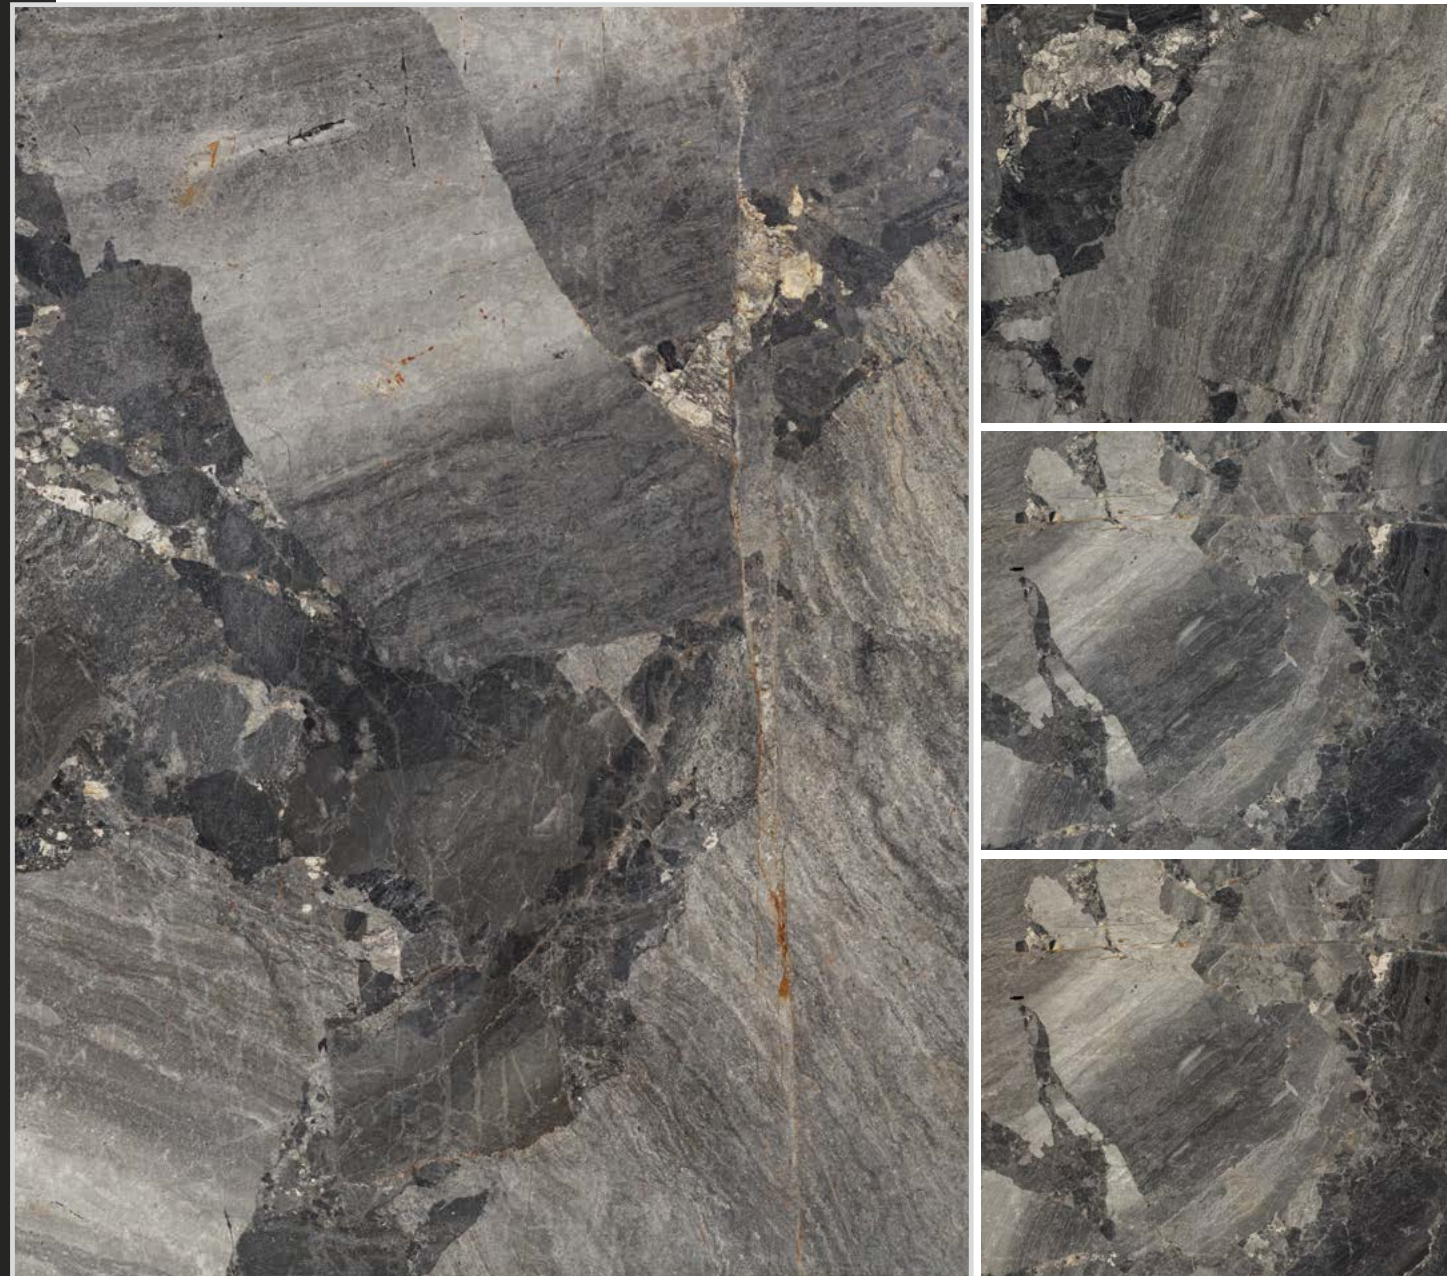

BRECCIA GREY