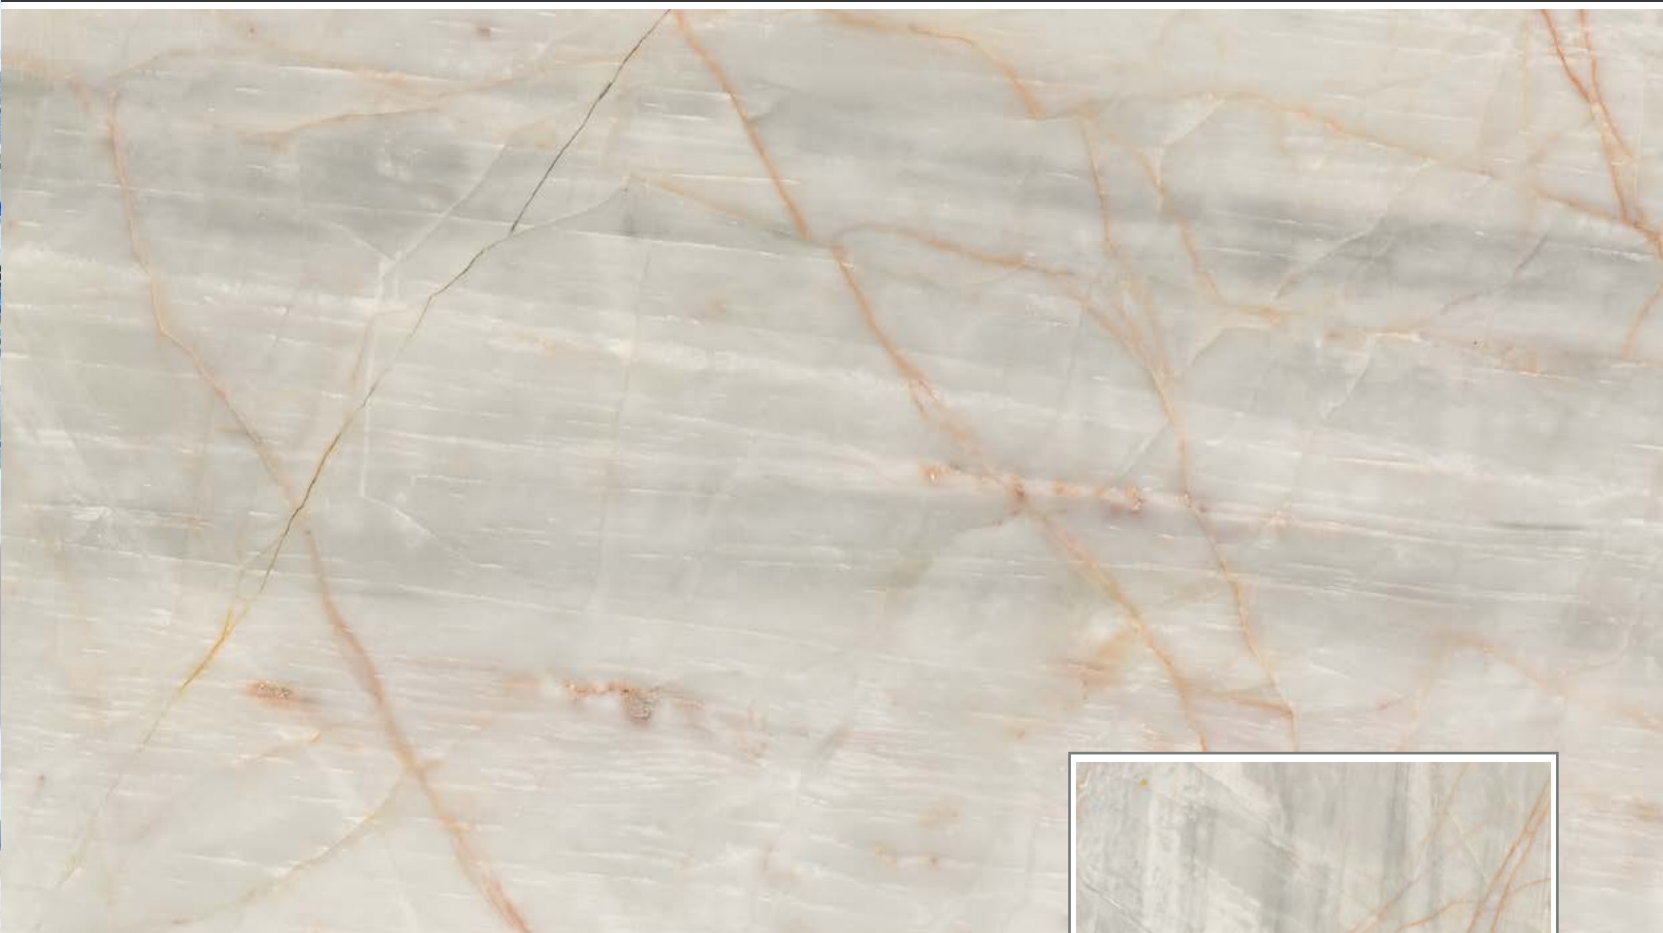

JASMIN WHITE APPLICATION

JASMIN WHITE VEIN CUT

Jasmin White Vein Cut Selection

Available Sizes			Available Finishes
1.2 x 15.2 x 30.5 cm	2 x 30 x 30 cm	3 x 30 x 30 cm	Polished
1.2 x 30.5 x 30.5 cm	2 x 30 x 60 cm	3 x 30 x 60 cm	Honed
1.2 x 30.5 x 45.7 cm	2 x 60 x 60 cm	3 x 60 x 60 cm	Tumbled
1.2 x 30.5 x 61.0 cm	2 x 60 x 90 cm	3 x 60 x 90 cm	Brushed
1.2 x 30.5 x 91.4 cm	2 x 60 x 120 cm	3 x 60 x 120 cm	Sandblasting
1.2 x 20.3 x 20.3 cm	2 x 80 x 80 cm	3 x 80 x 80 cm	
1.2 x 20.3 x 40.6 cm	2 x 100 x 100 cm	3 x 100 x 100 cm	
1.2 x 40.6 x 40.6 cm			
1.2 x 40.6 x 61.0 cm			
1.2 x 45.7 x 45.7 cm			
1.2 x 61.0 x 61.0 cm			