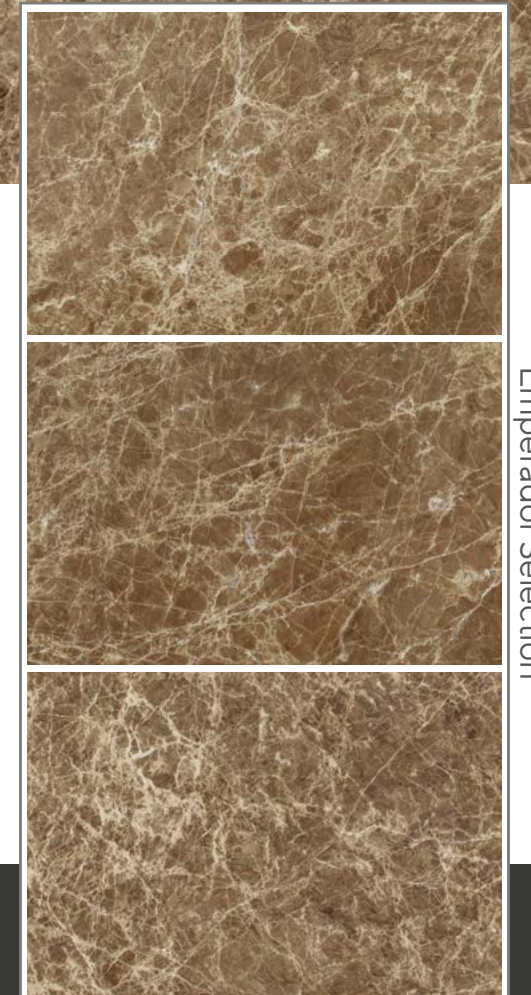

Emperador Selection

EMPERADOR APPLICATION