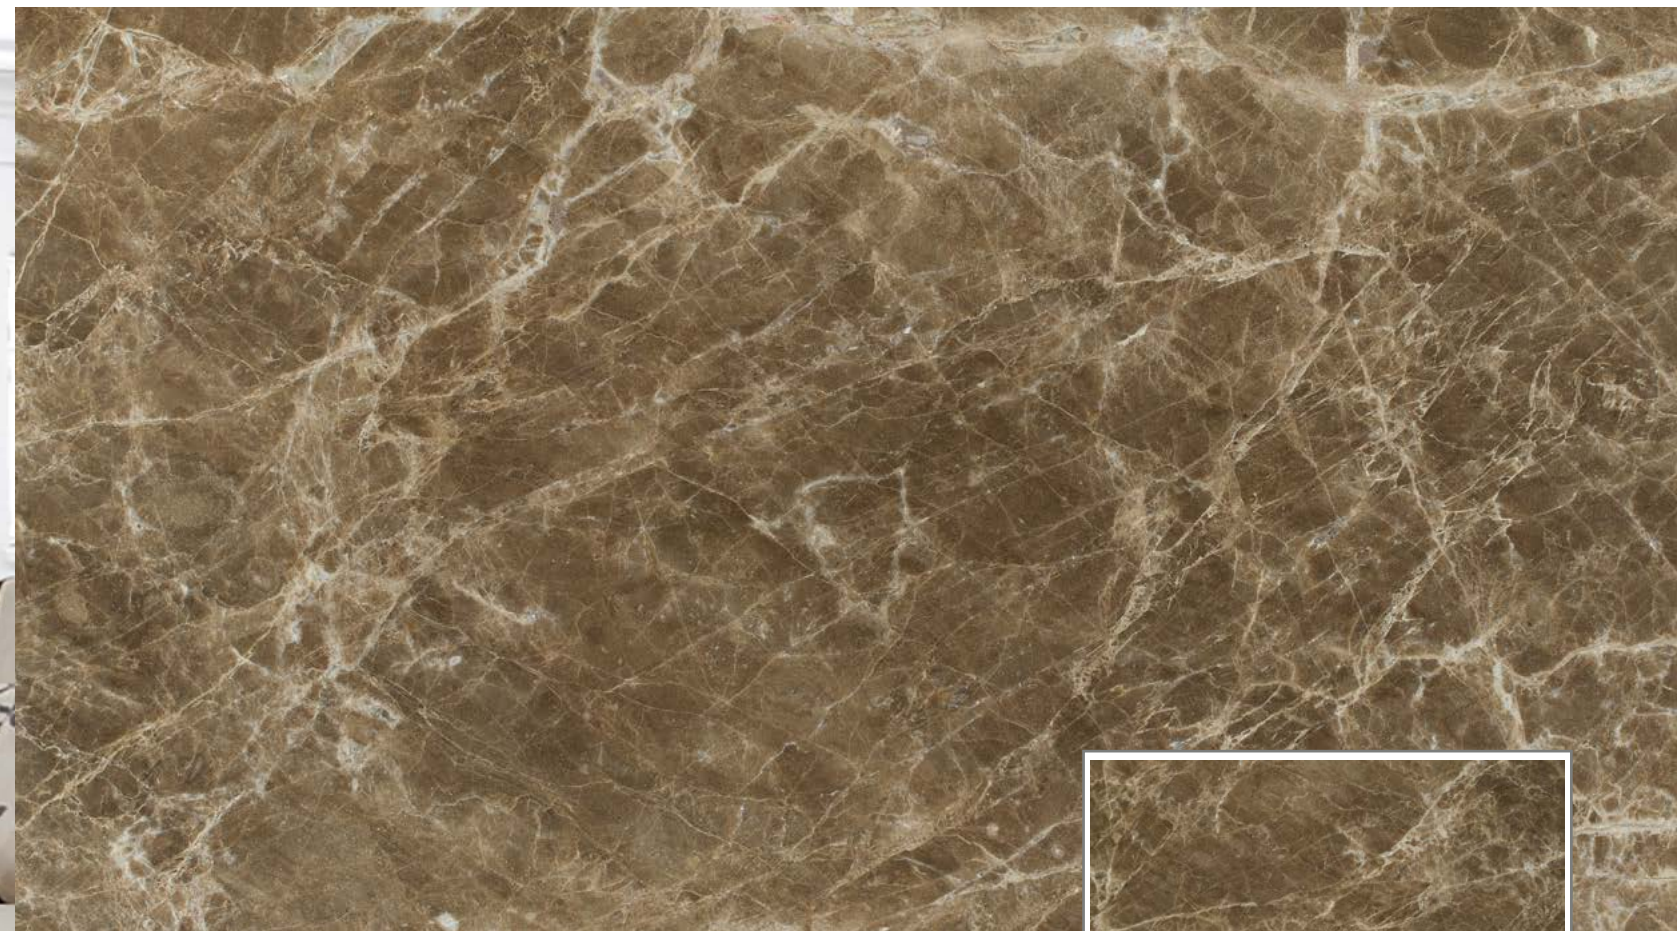

EMPERADOR

Available Sizes			Available Finishes
1.2 x 15.2 x 30.5 cm	2 x 30 x 30 cm	3 x 30 x 30 cm	Polished
1.2 x 30.5 x 30.5 cm	2 x 30 x 60 cm	3 x 30 x 60 cm	Honed
1.2 x 30.5 x 45.7 cm	2 x 60 x 60 cm	3 x 60 x 60 cm	Tumbled
1.2 x 30.5 x 61.0 cm	2 x 60 x 90 cm	3 x 60 x 90 cm	Brushed
1.2 x 30.5 x 91.4 cm	2 x 60 x 120 cm	3 x 60 x 120 cm	Sandblasting
1.2 x 20.3 x 20.3 cm	2 x 80 x 80 cm	3 x 80 x 80 cm	
1.2 x 20.3 x 40.6 cm	2 x 100 x 100 cm	3 x 100 x 100 cm	
1.2 x 40.6 x 40.6 cm			
1.2 x 40.6 x 61.0 cm			
1.2 x 45.7 x 45.7 cm			
1.2 x 61.0 x 61.0 cm