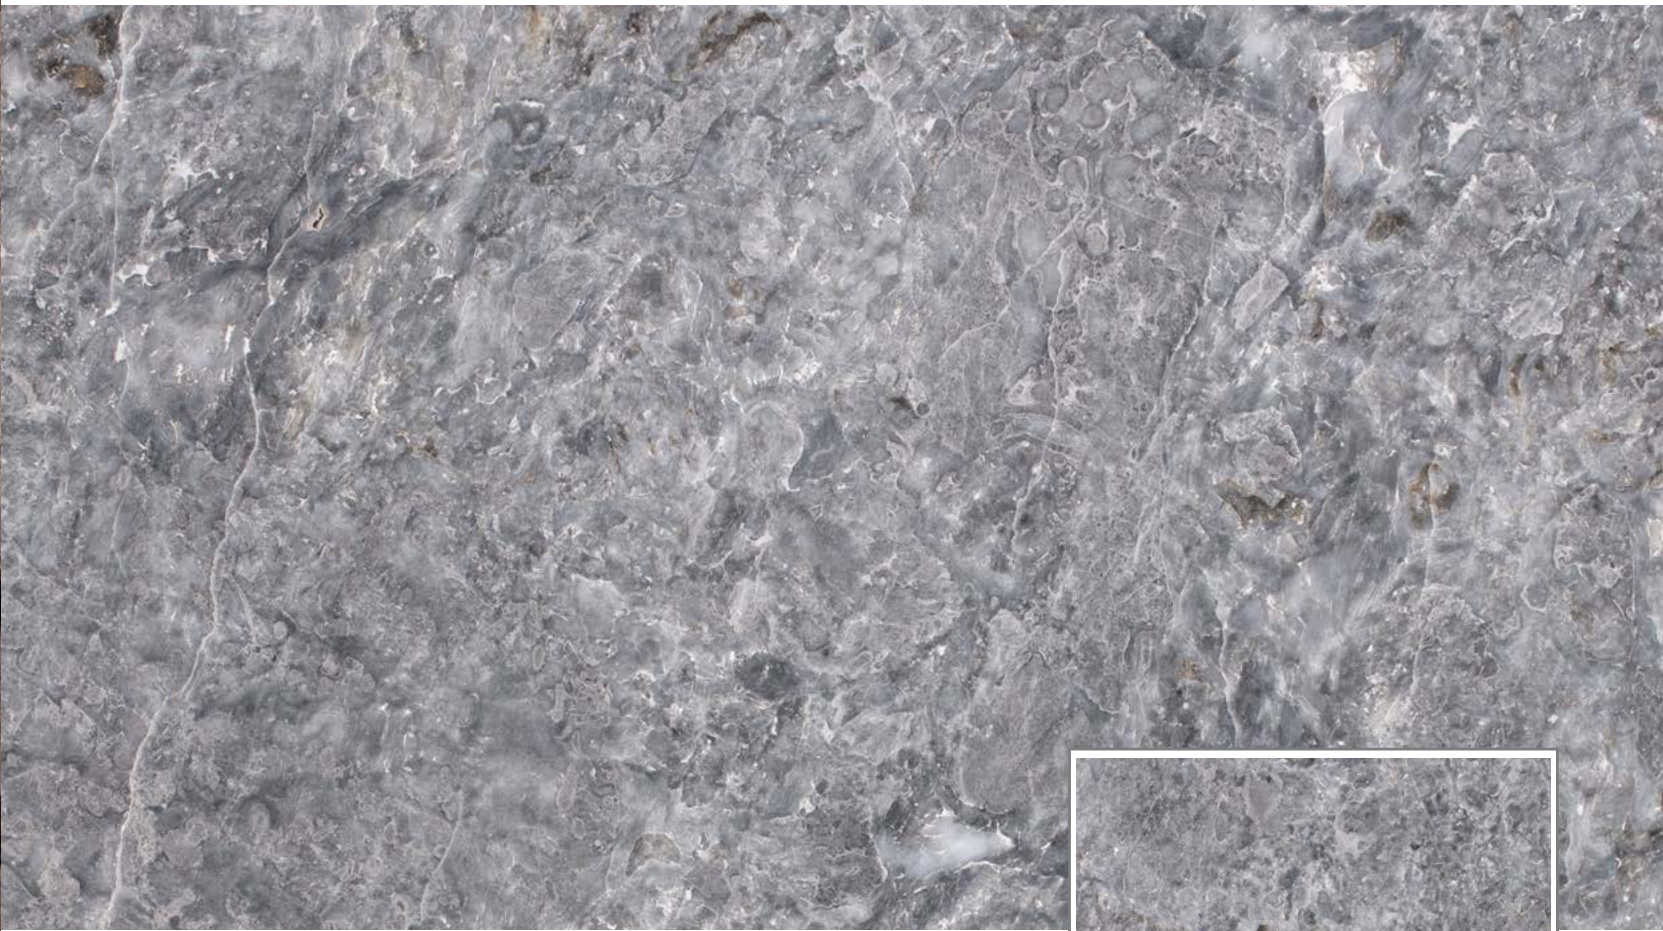

PERLINA POLISHED

Available Sizes			Available Finishes
1.2 x 15.2 x 30.5 cm	2 x 30 x 30 cm	3 x 30 x 30 cm	Polished
1.2 x 30.5 x 30.5 cm	2 x 30 x 60 cm	3 x 30 x 60 cm	Honed
1.2 x 30.5 x 45.7 cm	2 x 60 x 60 cm	3 x 60 x 60 cm	Tumbled
1.2 x 30.5 x 61.0 cm	2 x 60 x 90 cm	3 x 60 x 90 cm	Brushed
1.2 x 30.5 x 91.4 cm	2 x 60 x 120 cm	3 x 60 x 120 cm	Sandblasting
1.2 x 20.3 x 20.3 cm	2 x 80 x 80 cm	3 x 80 x 80 cm	
1.2 x 20.3 x 40.6 cm	2 x 100 x 100 cm	3 x 100 x 100 cm	
1.2 x 40.6 x 40.6 cm			
1.2 x 40.6 x 61.0 cm			
1.2 x 45.7 x 45.7 cm			
1.2 x 61.0 x 61.0 cm