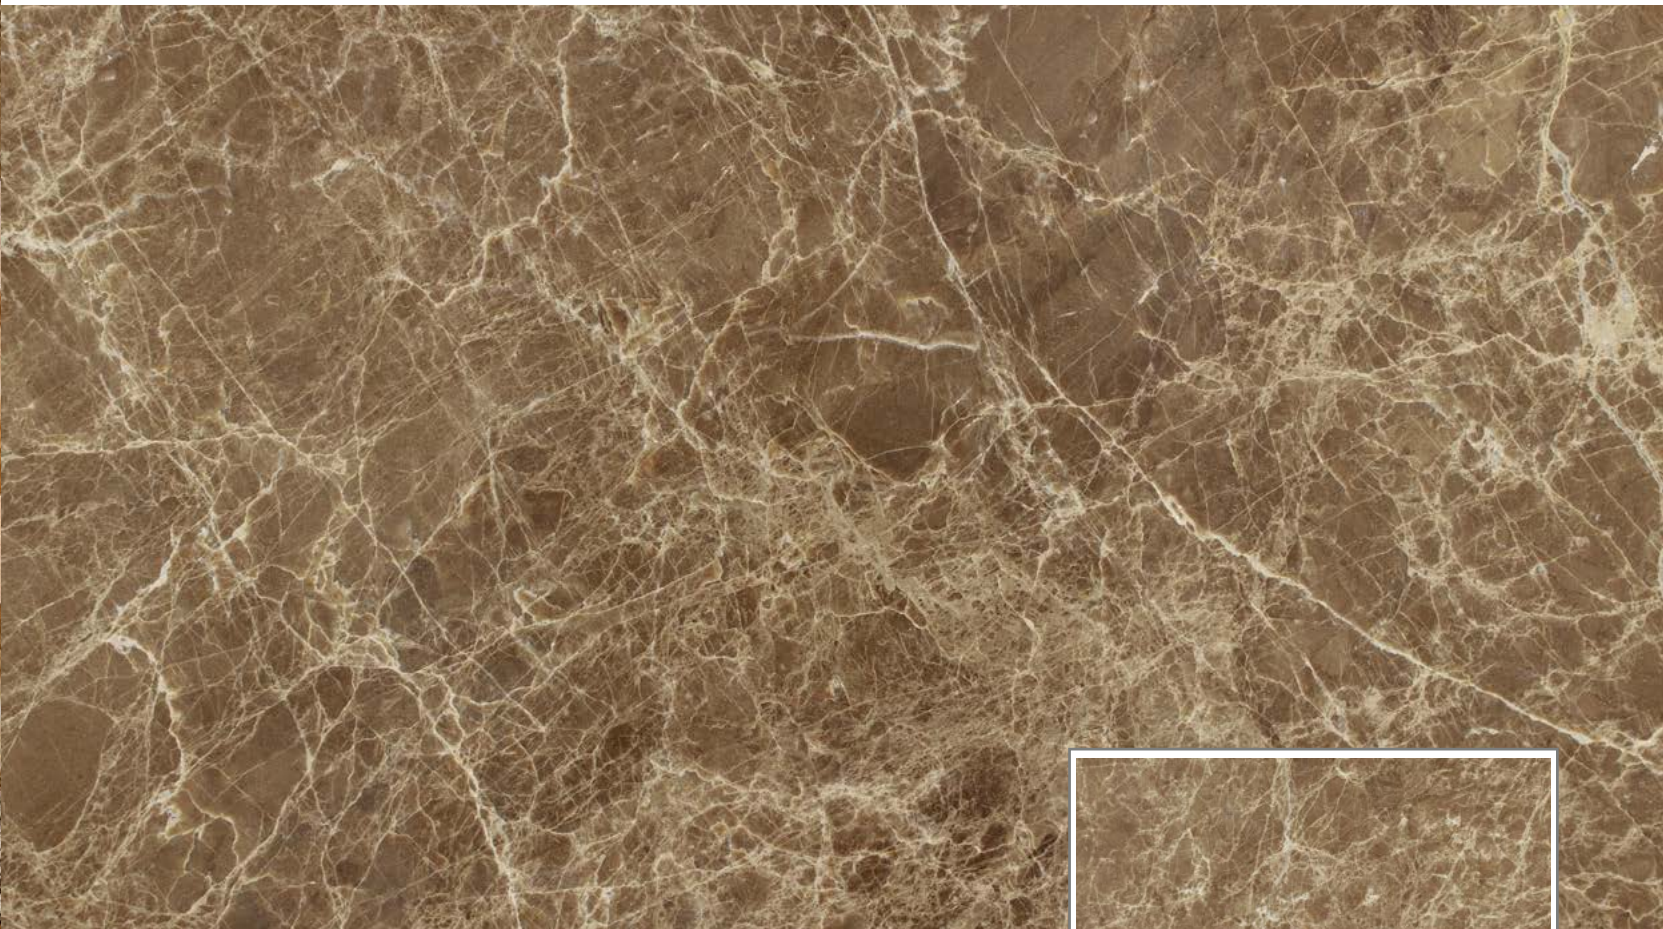

EMPERADOR

Available Sizes			Available Finishes
1.2 x 15.2 x 30.5 cm	2 x 30 x 30 cm	3 x 30 x 30 cm	Polished
1.2 x 30.5 x 30.5 cm	2 x 30 x 60 cm	3 x 30 x 60 cm	Honed
1.2 x 30.5 x 45.7 cm	2 x 60 x 60 cm	3 x 60 x 60 cm	Tumbled
1.2 x 30.5 x 61.0 cm	2 x 60 x 90 cm	3 x 60 x 90 cm	Brushed
1.2 x 30.5 x 91.4 cm	2 x 60 x 120 cm	3 x 60 x 120 cm	Sandblasting
1.2 x 20.3 x 20.3 cm	2 x 80 x 80 cm	3 x 80 x 80 cm	
1.2 x 20.3 x 40.6 cm	2 x 100 x 100 cm	3 x 100 x 100 cm	
1.2 x 40.6 x 40.6 cm			
1.2 x 40.6 x 61.0 cm			
1.2 x 45.7 x 45.7 cm			
1.2 x 61.0 x 61.0 cm