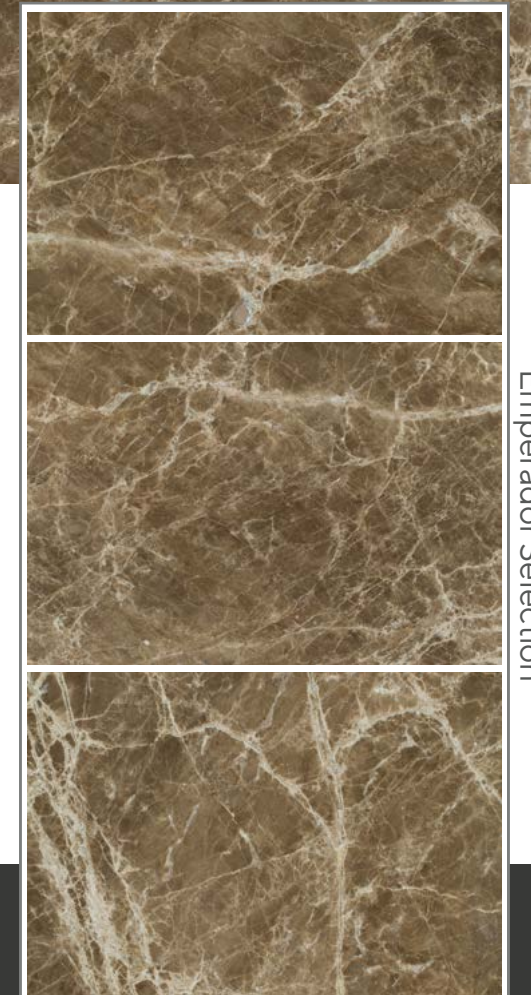

JASMIN BLUE VEIN CUT APPLICATION

EMPERADOR

Available Sizes			Available Finishes
1.2 x 15.2 x 30.5 cm	2 x 30 x 30 cm	3 x 30 x 30 cm	Polished
1.2 x 30.5 x 30.5 cm	2 x 30 x 60 cm	3 x 30 x 60 cm	Honed
1.2 x 30.5 x 45.7 cm	2 x 60 x 60 cm	3 x 60 x 60 cm	Tumbled
1.2 x 30.5 x 61.0 cm	2 x 60 x 90 cm	3 x 60 x 90 cm	Brushed
1.2 x 30.5 x 91.4 cm	2 x 60 x 120 cm	3 x 60 x 120 cm	Sandblasting
1.2 x 20.3 x 20.3 cm	2 x 80 x 80 cm	3 x 80 x 80 cm	
1.2 x 20.3 x 40.6 cm	2 x 100 x 100 cm	3 x 100 x 100 cm	
1.2 x 40.6 x 40.6 cm			
1.2 x 40.6 x 61.0 cm			
1.2 x 45.7 x 45.7 cm			
1.2 x 61.0 x 61.0 cm			