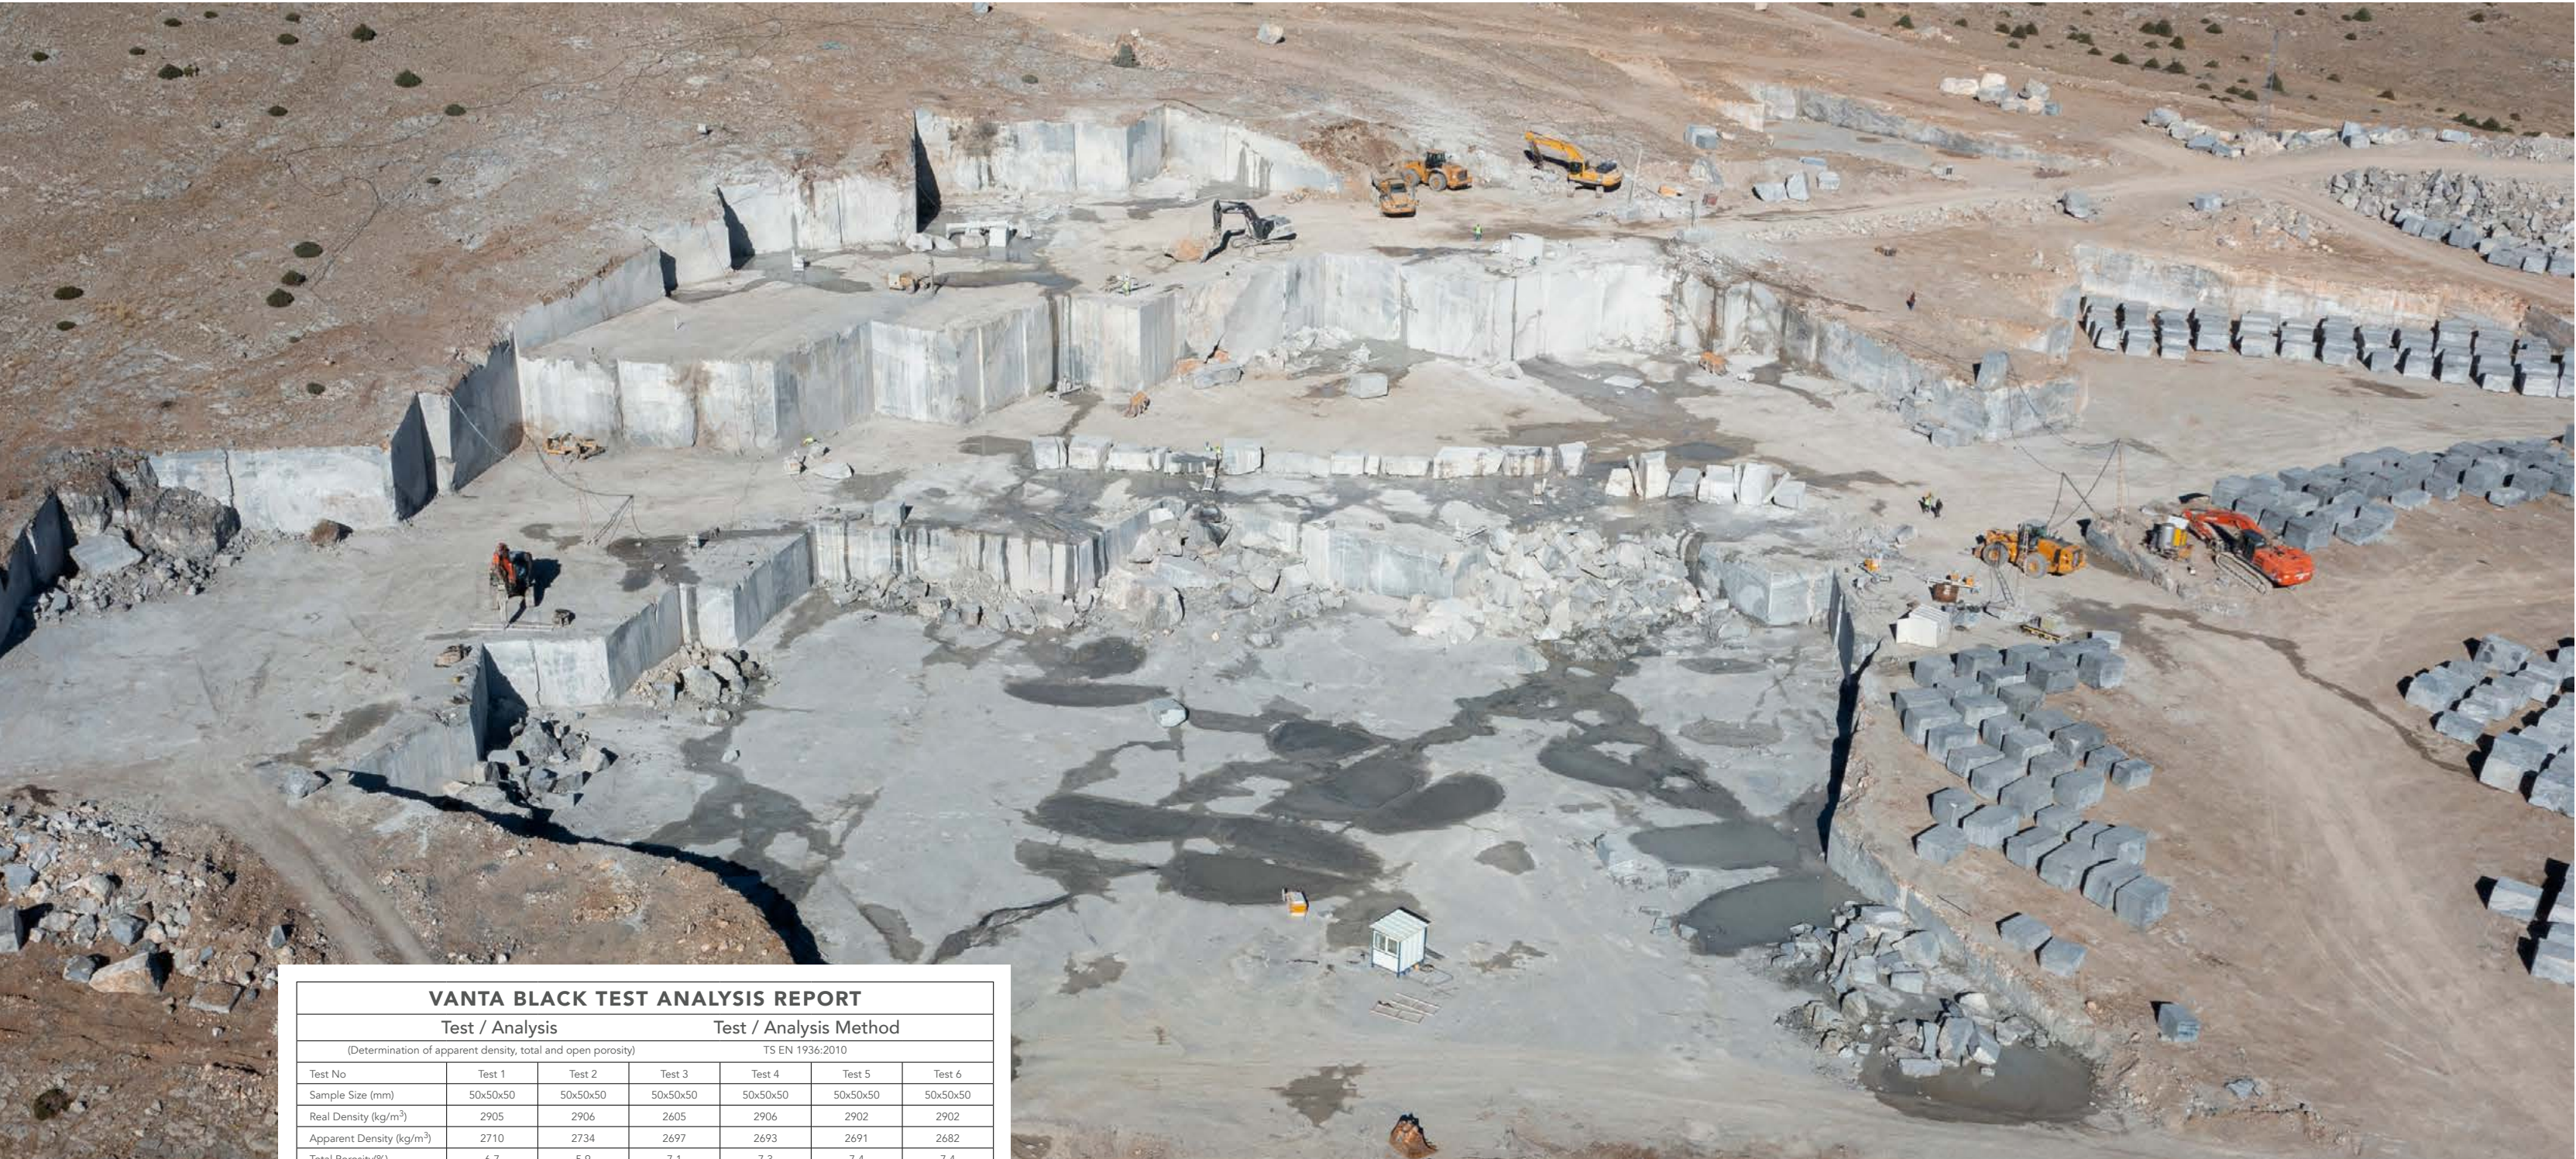

PERLINA
QUARRY

VANTA BLACK QUARRY

The VANTA BLACK Quarry is in Afyonkarahisar town was opened in 2021. Approximately 30.000 tons marble blocks are extracted from Vanta quarry every year. The quarry is 35 km far from the centre of Afyonkarahisar city.

Approximately **30.000** tons marble blocks are extracted from Jasmin quarry every year.

EMPERADOR QUARRY

Description

The Emperor Quarry is in Konya, was opened in 2015. Approximately 30.000 tons marble blocks are extracted from Emperor Quarry every year. The quarry is 60 km far from the centre of Konya city.