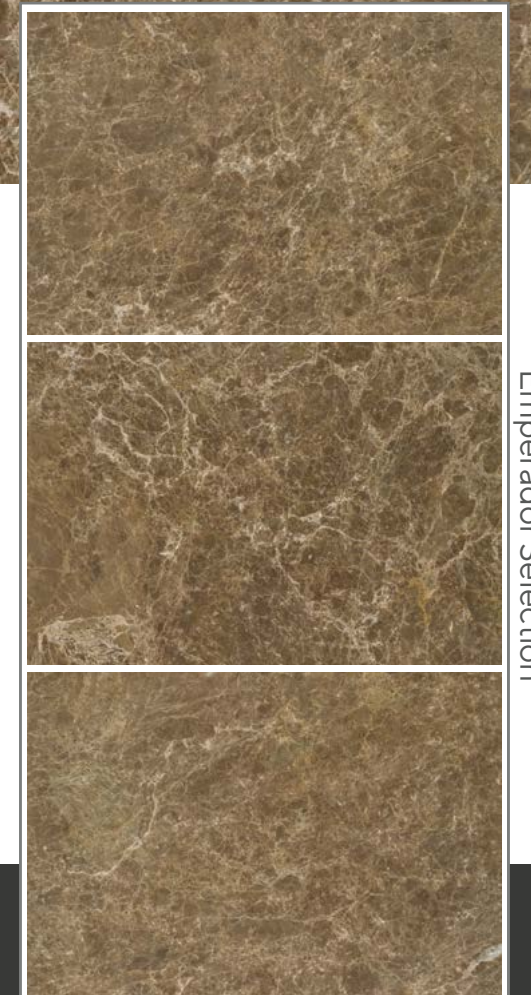

EMPERADOR

Emperor Selection

Available Sizes			Available Finishes
1.2 x 15.2 x 30.5 cm	2 x 30 x 30 cm	3 x 30 x 30 cm	Polished
1.2 x 30.5 x 30.5 cm	2 x 30 x 60 cm	3 x 30 x 60 cm	Honed
1.2 x 30.5 x 45.7 cm	2 x 60 x 60 cm	3 x 60 x 60 cm	Tumbled
1.2 x 30.5 x 61.0 cm	2 x 60 x 90 cm	3 x 60 x 90 cm	Brushed
1.2 x 30.5 x 91.4 cm	2 x 60 x 120 cm	3 x 60 x 120 cm	Sandblasting
1.2 x 20.3 x 20.3 cm	2 x 80 x 80 cm	3 x 80 x 80 cm	
1.2 x 20.3 x 40.6 cm	2 x 100 x 100 cm	3 x 100 x 100 cm	
1.2 x 40.6 x 40.6 cm			
1.2 x 40.6 x 61.0 cm			
1.2 x 45.7 x 45.7 cm			
1.2 x 61.0 x 61.0 cm			

EMPERADOR APPLICATION