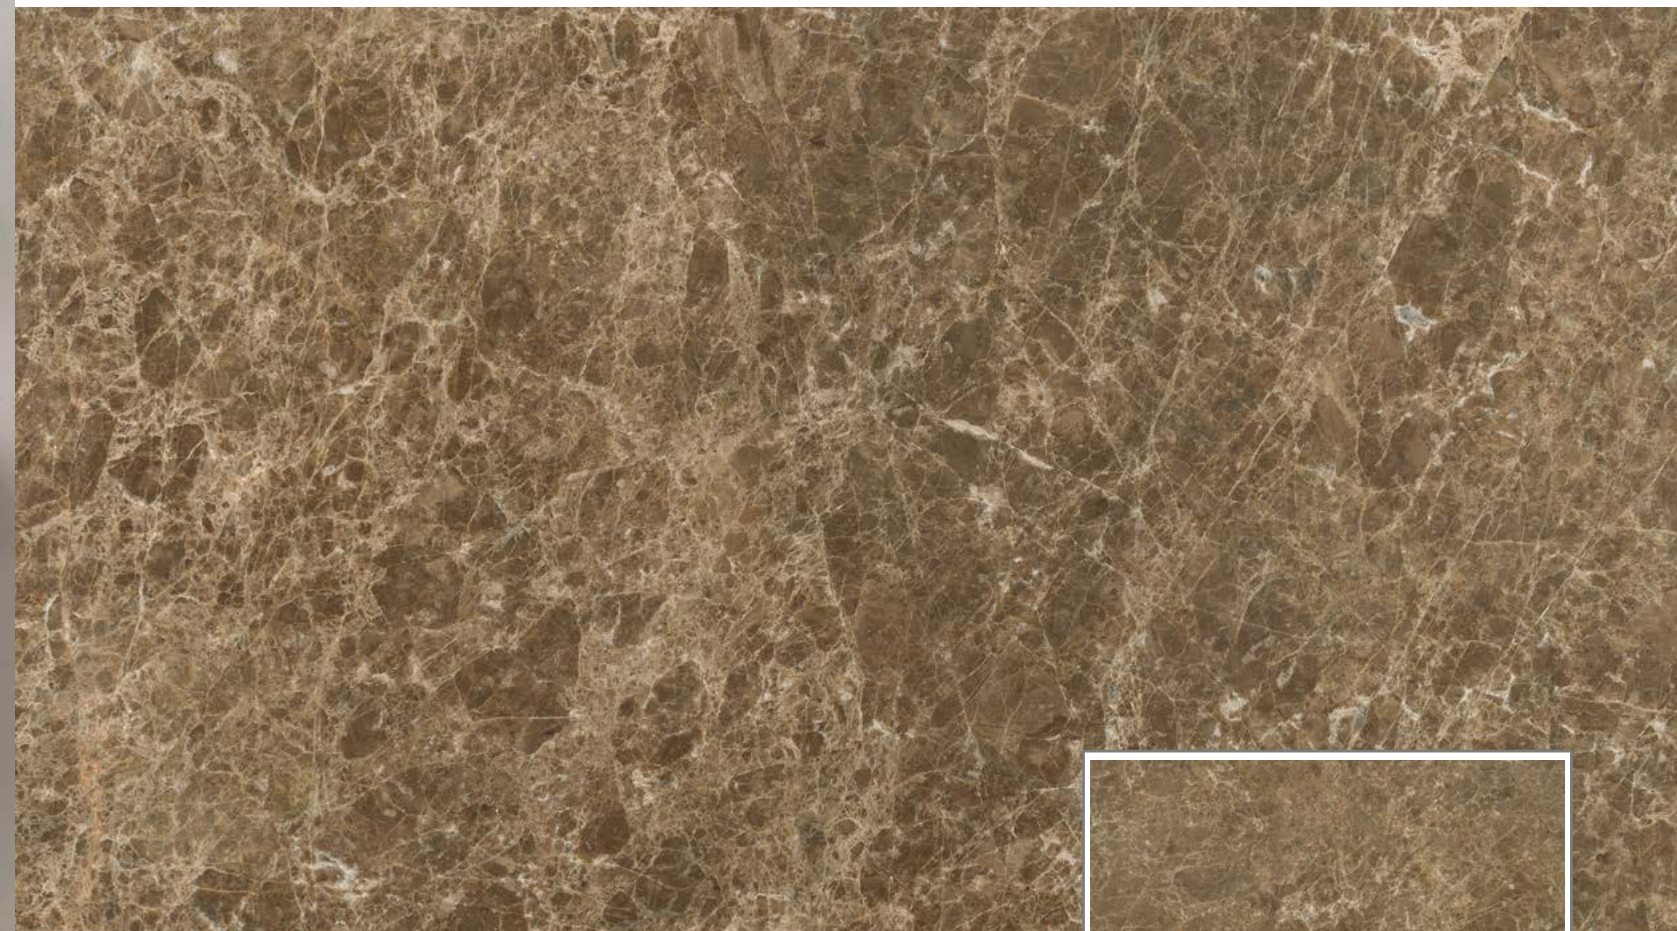

EMPERADOR

Emperor Selection

Available Sizes			Available Finishes
1.2 x 15.2 x 30.5 cm	2 x 30 x 30 cm	3 x 30 x 30 cm	Polished
1.2 x 30.5 x 30.5 cm	2 x 30 x 60 cm	3 x 30 x 60 cm	Honed
1.2 x 30.5 x 45.7 cm	2 x 60 x 60 cm	3 x 60 x 60 cm	Tumbled
1.2 x 30.5 x 61.0 cm	2 x 60 x 90 cm	3 x 60 x 90 cm	Brushed
1.2 x 30.5 x 91.4 cm	2 x 60 x 120 cm	3 x 60 x 120 cm	Sandblasting
1.2 x 20.3 x 20.3 cm	2 x 80 x 80 cm	3 x 80 x 80 cm	
1.2 x 20.3 x 40.6 cm	2 x 100 x 100 cm	3 x 100 x 100 cm	
1.2 x 40.6 x 40.6 cm			
1.2 x 40.6 x 61.0 cm			
1.2 x 45.7 x 45.7 cm			
1.2 x 61.0 x 61.0 cm			

EMPERADOR APPLICATION